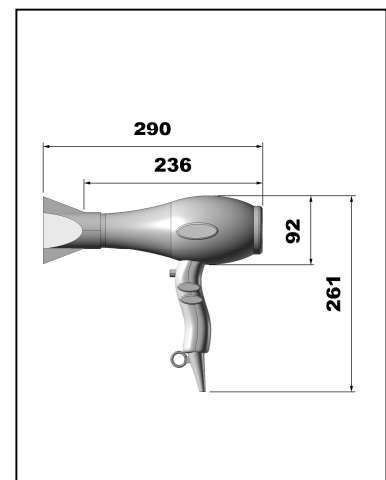

Order Code: EPASMV

SOLIS Magma

Type 430

The Maxi Power . ultra efficient and ultra quick hair drying thanks to the SOLIS Magma hairdryer.

Features

- **SOLIS anti-breaking LOCK-SYSTEM**
- **Extra strong materials**
- **Ergonomic grip with anti-slip bar**
- Two speed settings and three heat settings
- Cool shot button
- Overheating protection
- 2000 watts
- Air pressure (mBar): 20.9
- Air output (l/s): 25.8
- Double insulation (protection class II)
- 220-240 volts; 50/60 Hz
- With power cord ready for connection to power outlet
- Can also be stored in a drawer

| | |
|-------------|----------------------------------|
| Art.-No. | 956.45 |
| Colour: | black |
| Dimensions: | 92 x 261 x 236 mm (w x h x d) |
| Power: | 2'000 watts |

Supplied in the UK by:

Bower Products Limited